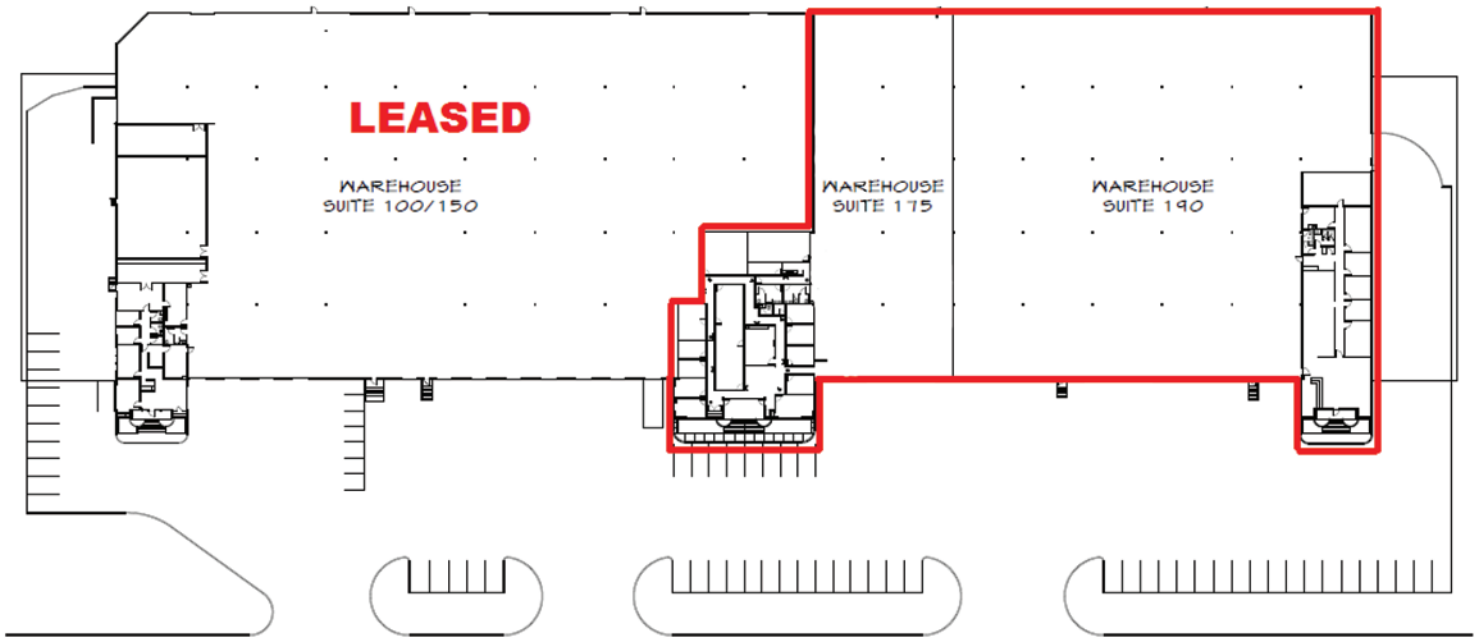

KATY CROW DISTRIBUTION CENTER

5443 S 108th E Ave
Tulsa, OK 74146

58,698 SF / 6.16 AC

SUITE 175	
OFFICE:	6,070.00 RSF
WAREHOUSE:	12,810.00 RSF
TOTAL:	18,880.00 RSF

SUITE 190	
OFFICE:	4,330.09 RSF
WAREHOUSE:	35,487.50 RSF
TOTAL:	39,817.59 RSF

Brett Beaver

Director

Direct +1 918 488 8418 | Mobile +1 918 640 9810
bbeaver@commercialoklahoma.com

Cushman & Wakefield | Commercial Oklahoma
111 S Elgin Ave, Suite 100 Tulsa, OK 74120
commercialoklahoma.com

Independently Owned and Operated / A Member of the Cushman & Wakefield Alliance

Cushman & Wakefield Copyright 2020. No warranty or representation, express or implied, is made to the accuracy or completeness of the information contained herein, and same is submitted subject to errors, omissions, change of price, rental or other conditions, withdrawal without notice, and to any special listing conditions imposed by the property owner(s). As applicable, we make no representation as to the condition of the property (or properties) in question.